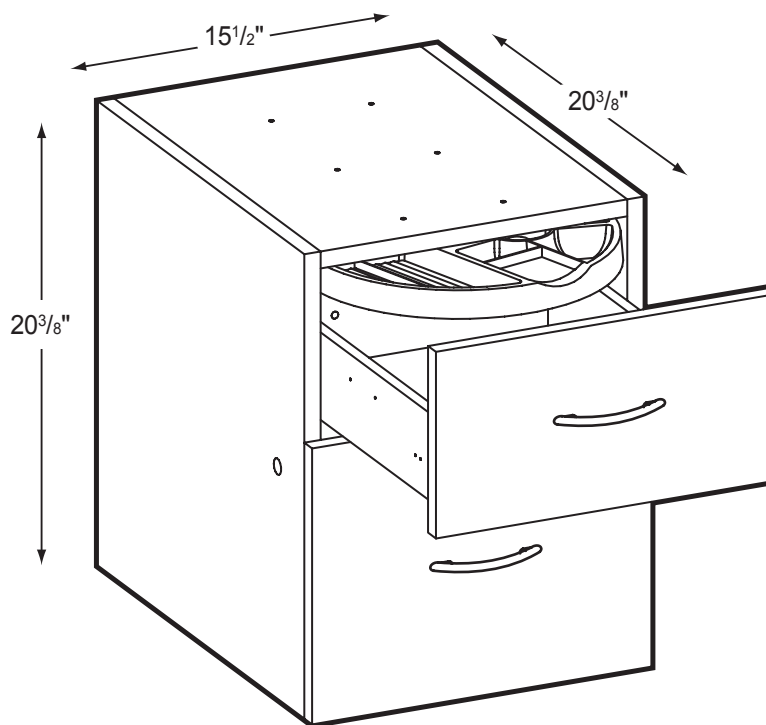

IRONWOOD
MANUFACTURING

GLACIER
LIBRARY FURNITURE

CDHP

Hanging Pedestal

Product Specs

- 3/4" thermal fused laminate
- 1/2" drawer sides
- 1/4" drawer bottoms
- Cam and post construction
- Matched edge banding
- Spin out radius organizer tray
- Box drawer on full extension steel slide
- File drawer on full extension steel slides
- File channel for hanging files
- Gang lock for both drawers